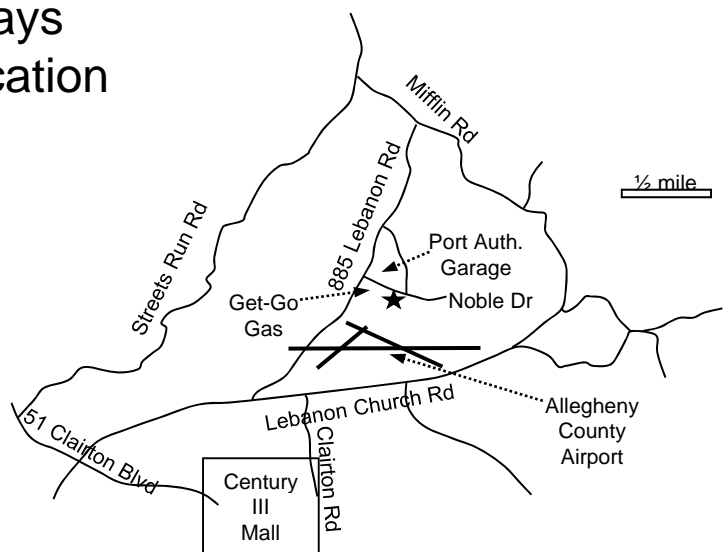

# The Monongahela Rockhounds Gem, Mineral and Fossil Show

**Saturday, April 17, 2010**      **Sunday, April 18, 2010**  
**10 am to 6 pm**                      **10 am to 4 pm**

**West Mifflin Volunteer Fire Co., #4**  
**Skyview Hall, (air-conditioned)**  
**640 Noble Drive, Pittsburgh, PA 15122**  
**(Near Century III Mall and the Allegheny**  
**Co. Airport)**

## ***Free Admission!***

- Featuring dealers of minerals, fossils, gems, jewelry, beads, and lapidary items
- Faceting demonstration, displays
- Free rock and mineral identification
- Children's activities
- Food and beverages
- Door prizes
- ***Free grand prize drawing!***